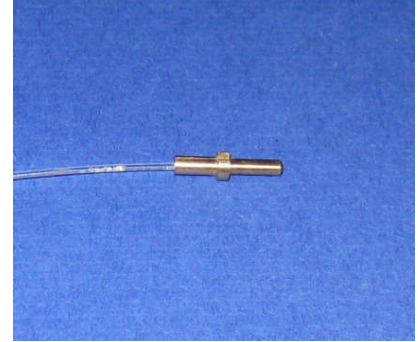

POF terminations

Fiber pigtail terminations (Plastic optical fiber):

FC/PC optical connector

SMA 905 optical connector

ST optical connector

FC/PC with 011-TU2 collimator

Versalink optical connector

2.5 mm ferrule

Flat polished & capillary joint

45 Deg. polished with reflector

Hemispherical lensed

Cone lensed

Ball lensed

Tapered with micro-lens