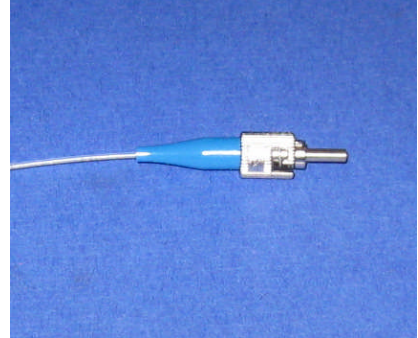

POF terminations

Fiber pigtail terminations (Plastic optical fiber):

FC/PC optical connector

SMA 905 optical connector

ST optical connector

FC/PC with 011-TU2 collimator

Versalink optical connector

2.5 mm ferrule

Flat polished & capillary joint

45 Deg. polished with reflector

Hemispherical lensed

Cone lensed

Ball lensed

Tapered with micro-lens