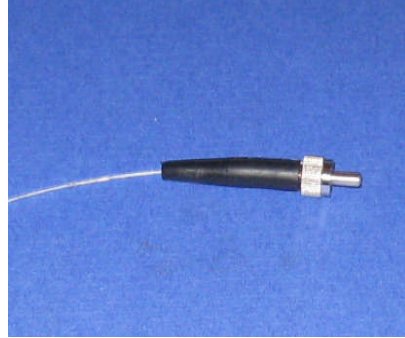

POF terminations

Fiber pigtail terminations (Plastic optical fiber):

FC/PC optical connector

SMA 905 optical connector

ST optical connector

FC/PC with 011-TU2 collimator

Versalink optical connector

2.5 mm ferrule

Flat polished & capillary joint

45 Deg. polished with reflector

Hemispherical lensed

Cone lensed

Ball lensed

Tapered with micro-lens