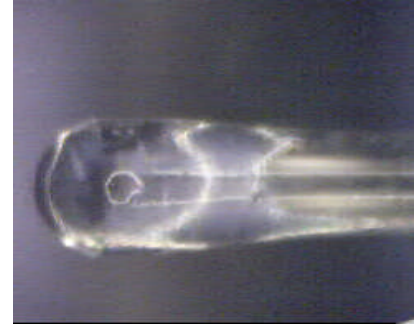

POF terminations

Fiber pigtail terminations (Plastic optical fiber):

FC/PC optical connector

SMA 905 optical connector

ST optical connector

FC/PC with 011-TU2 collimator

Versalink optical connector

2.5 mm ferrule

Flat polished & capillary joint

45 Deg. polished with reflector

Hemispherical lensed

Cone lensed

Ball lensed

Tapered with micro-lens