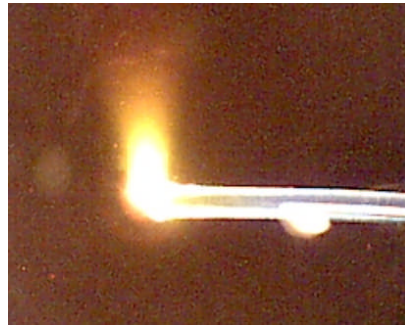

POF terminations

Fiber pigtail terminations (Plastic optical fiber):

FC/PC optical connector

SMA 905 optical connector

ST optical connector

FC/PC with 011-TU2 collimator

Versalink optical connector

2.5 mm ferrule

Flat polished & capillary joint

45 Deg. polished with reflector

Hemispherical lensed

Cone lensed

Ball lensed

Tapered with micro-lens