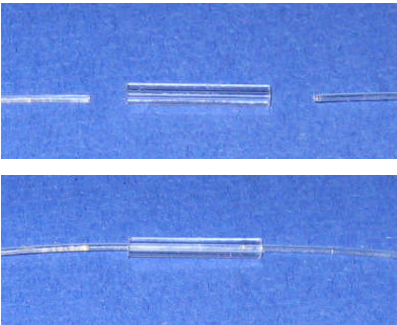

POF terminations

Fiber pigtail terminations (Plastic optical fiber):

FC/PC optical connector

SMA 905 optical connector

ST optical connector

FC/PC with 011-TU2 collimator

Versalink optical connector

2.5 mm ferrule

Flat polished & capillary joint

45 Deg. polished with reflector

Hemispherical lensed

Cone lensed

Ball lensed

Tapered with micro-lens