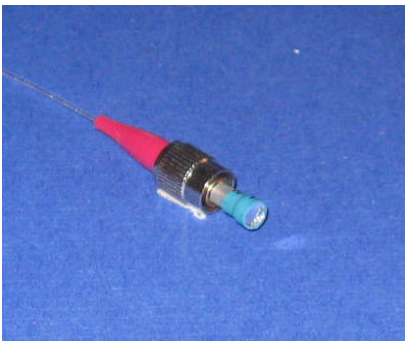

POF terminations

Fiber pigtail terminations (Plastic optical fiber):

FC/PC optical connector

SMA 905 optical connector

ST optical connector

FC/PC with 011-TU2 collimator

Versalink optical connector

2.5 mm ferrule

Flat polished & capillary joint

45 Deg. polished with reflector

Hemispherical lensed

Cone lensed

Ball lensed

Tapered with micro-lens