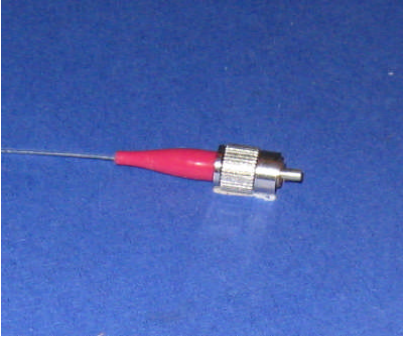

POF terminations

Fiber pigtail terminations (Plastic optical fiber):

FC/PC optical connector

SMA 905 optical connector

ST optical connector

FC/PC with 011-TU2 collimator

Versalink optical connector

2.5 mm ferrule

Flat polished & capillary joint

45 Deg. polished with reflector

Hemispherical lensed

Cone lensed

Ball lensed

Tapered with micro-lens