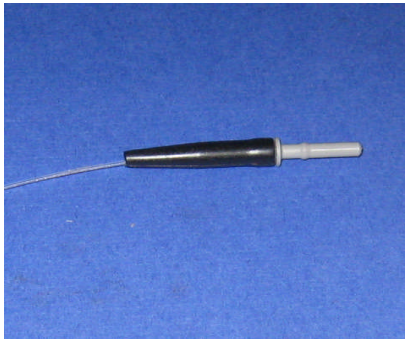

POF terminations

Fiber pigtail terminations (Plastic optical fiber):

FC/PC optical connector

SMA 905 optical connector

ST optical connector

FC/PC with 011-TU2 collimator

Versalink optical connector

2.5 mm ferrule

Flat polished & capillary joint

45 Deg. polished with reflector

Hemispherical lensed

Cone lensed

Ball lensed

Tapered with micro-lens